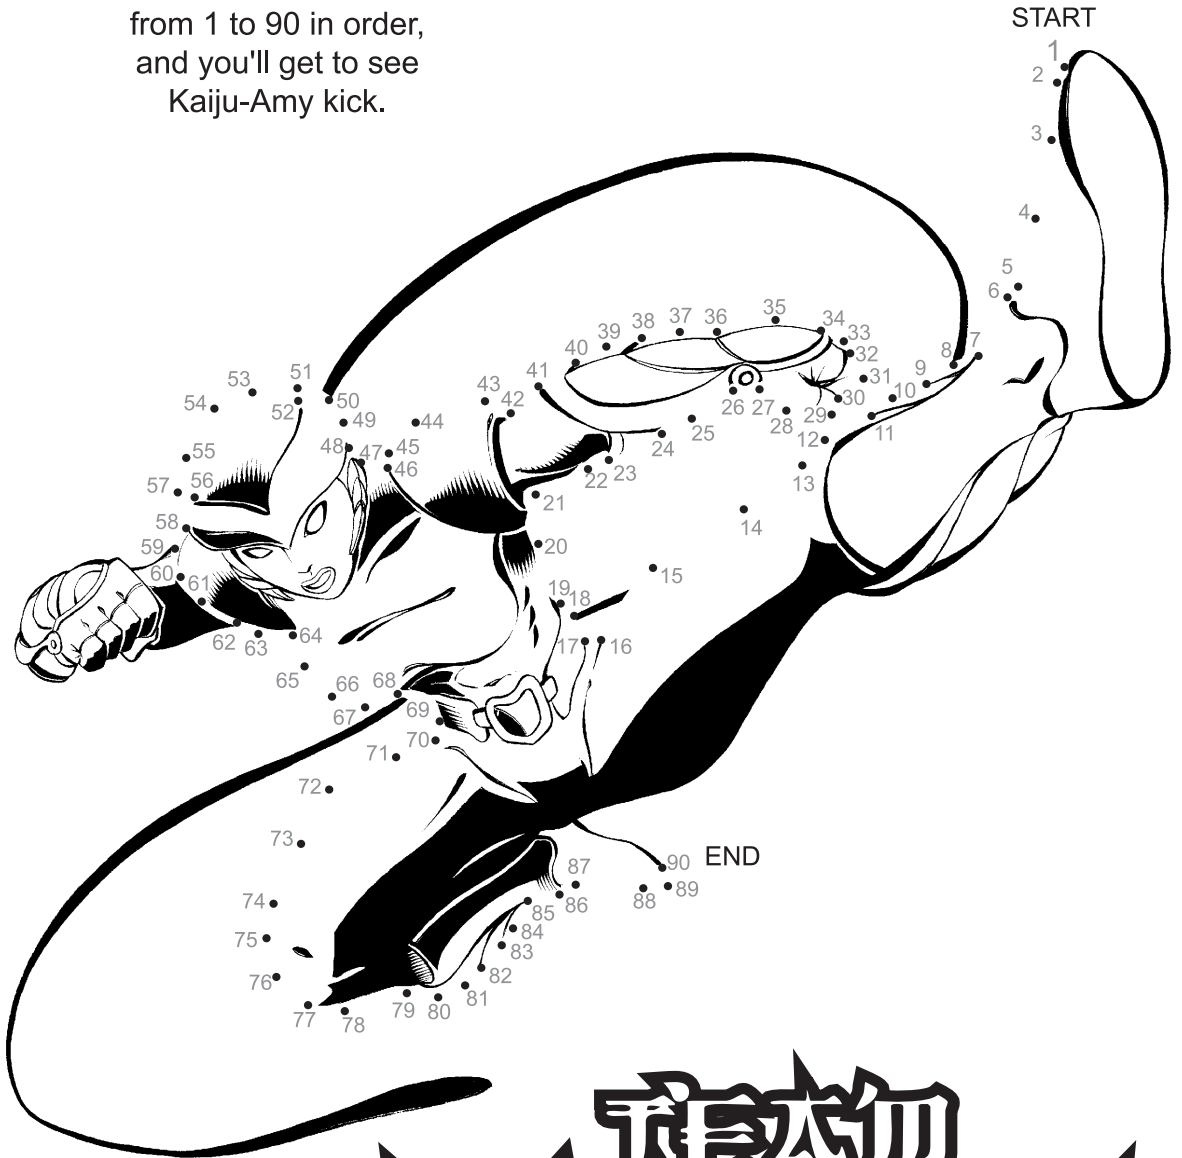

# KAIJU-DOTS CONNECT THE DOTS

Connect the dots  
from 1 to 90 in order,  
and you'll get to see  
Kaiju-Amy kick.

怪獣  
地球